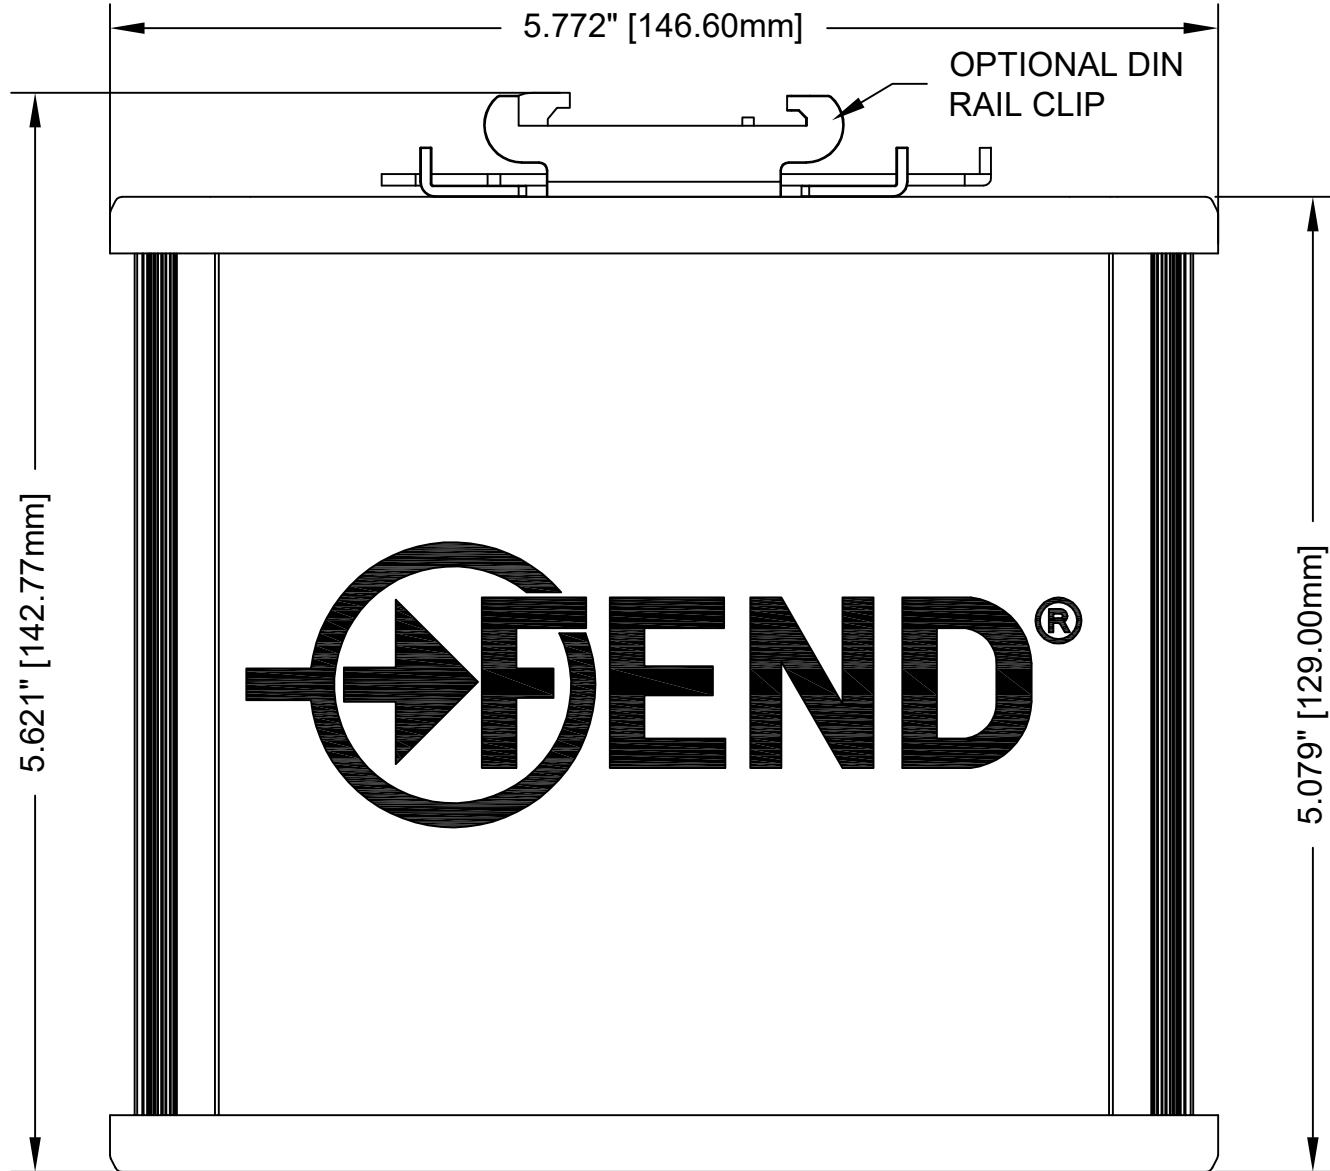

DIM: IN [mm]

DATE: Oct 18, 2022

RoHS COMPLIANT: Yes

DESCRIPTION:

Fend Incorporated
4600 Fairfax Drive
Suite 410
Arlington VA 22203

Fend 15 Series Data Diodes

PART NUMBER(S):

Fend Diodes XE15, CE15, SE15

<https://www.fend.tech> / info@fend.tech / 571-970-1382

XE15 VERSION
PART# FD-15M-SE1-XE2-B4-BLK