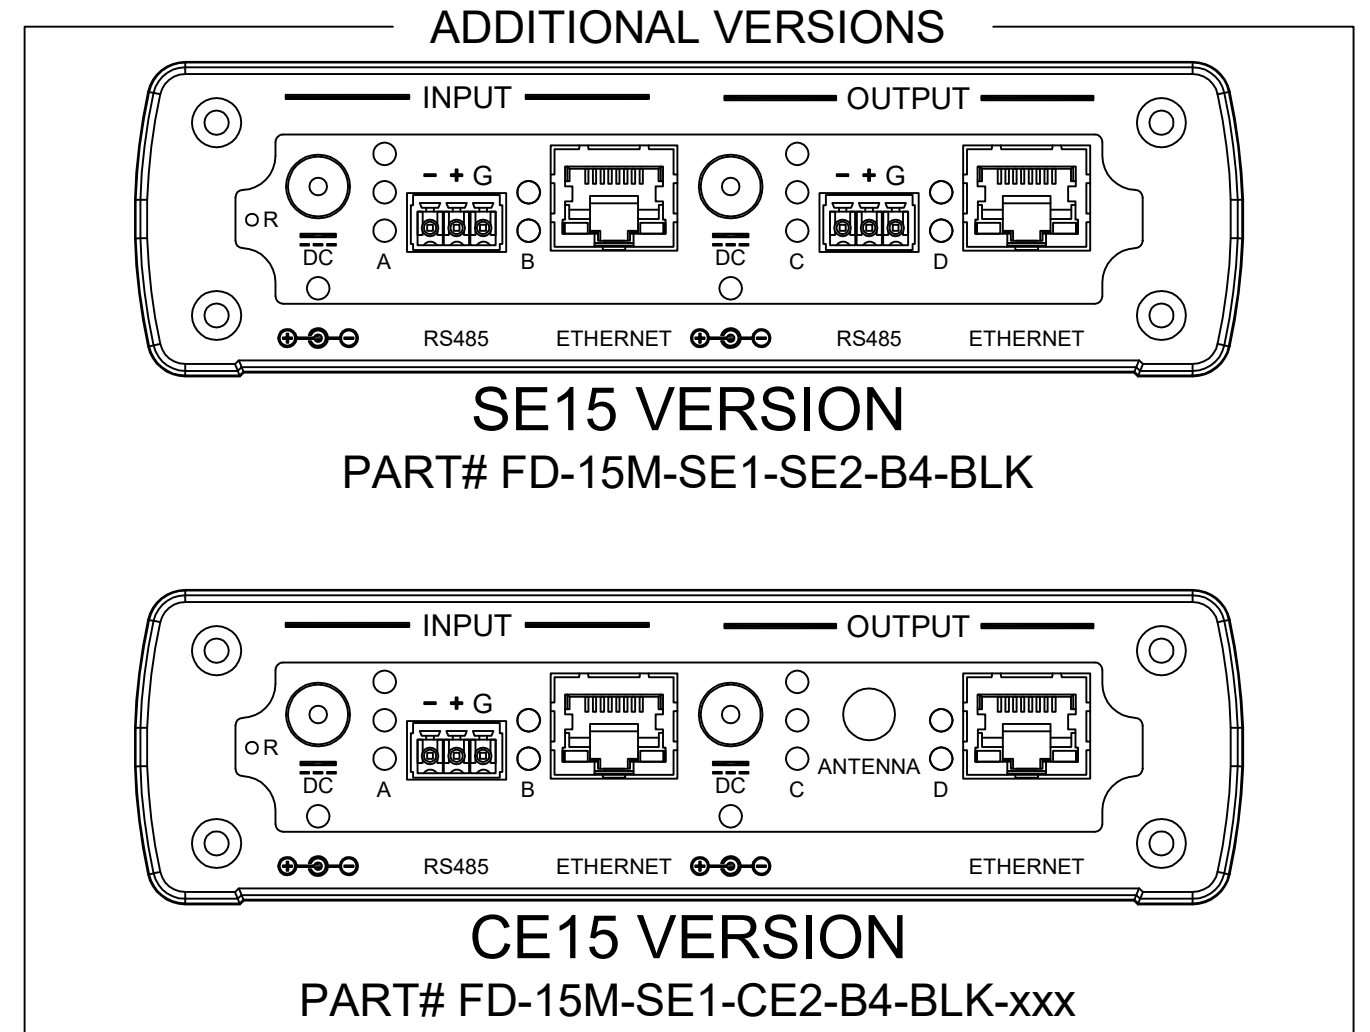

DIM: IN [mm]

DATE: Oct 18, 2022

RoHS COMPLIANT: Yes

DESCRIPTION:

Fend Incorporated
4600 Fairfax Drive
Suite 410
Arlington VA 22203

Fend 15 Series Data Diodes

PART NUMBER(S):

Fend Diodes XE15, CE15, SE15

<https://www.fend.tech> / info@fend.tech / 571-970-1382

XE15 VERSION
PART# FD-15M-SE1-XE2-B4-BLK