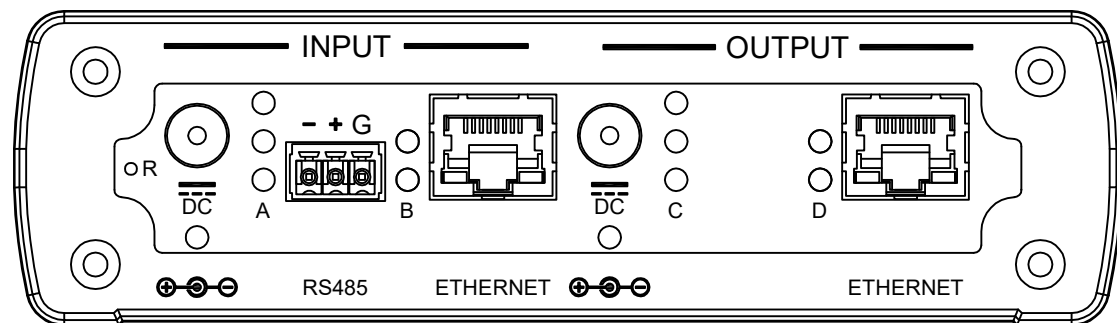

DIM: IN [mm]

DATE: Oct 18, 2022

RoHS COMPLIANT: Yes

DESCRIPTION:

Fend Incorporated
4600 Fairfax Drive
Suite 410
Arlington VA 22203

Fend 15 Series Data Diodes

PART NUMBER(S):

Fend Diodes XE15, CE15, SE15

<https://www.fend.tech> / info@fend.tech / 571-970-1382

XE15 VERSION
PART# FD-15M-SE1-XE2-B4-BLK